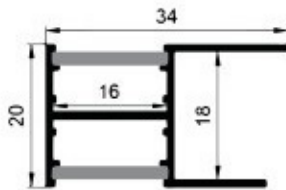

tecnoled

Led Light Line

CABINET SPECIAL SERIES

LS-3418

ALU PROFILE

LS-3418 ALU 6063-T5 1M,2M,3M

Silver

White

COVER

LS-3418 PC PC 1M,2M,3M Slide In

Opal

Clear