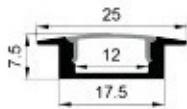

tecnoled

Led Light Line

RECESSED SERIES

LE-2507B

ALU PROFILE

LE-2507B ALU 6063-T5 1M,2M,3M

COVER

LE-2507B PC PC 1M,2M,3M Push In