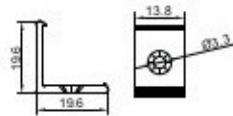

White

Black

Silver

Clip

Stainless steel

PC