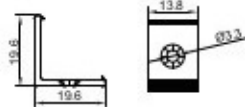

White

Black

Silver

Clip

Stainless steel

PC